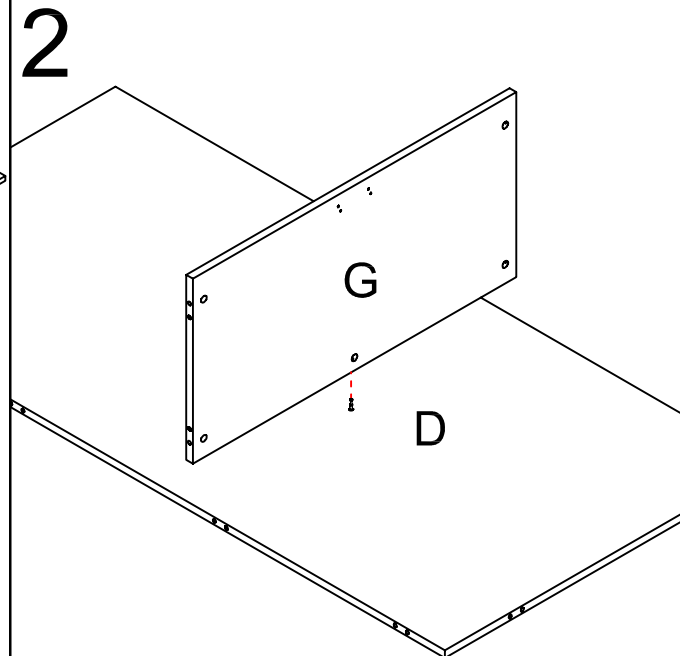

ASSEMBLY INSTRUCTIONS

CSC2HD

rapidline
FURNITURE FOR TODAY
2011-8-25

<p>pin 6x35 1 25PCS</p>	<p>CAM 2 25PCS</p>
<p>Cam Cover 3 25PCS</p>	<p>Bot Minifix 4 12PCS</p>
<p>Hinge&Mount Plate 5 4PCS</p>	<p>T-Handle 6 2PCS</p>
<p>Screw 4x22 7 4PCS</p>	<p>Screw 4x16 8 16PCS</p>
<p>CUSHION 25Hxφ62 9 4PCS</p>	<p>Screw 4x30 10 4PCS</p>
<p>LOCK 11 1PCS</p>	<p>Screw 4x20 12 4PCS</p>
<p>Screw 3.5x13 13 4PCS</p>	<p>LOCK CATCH 14 2PCS</p>