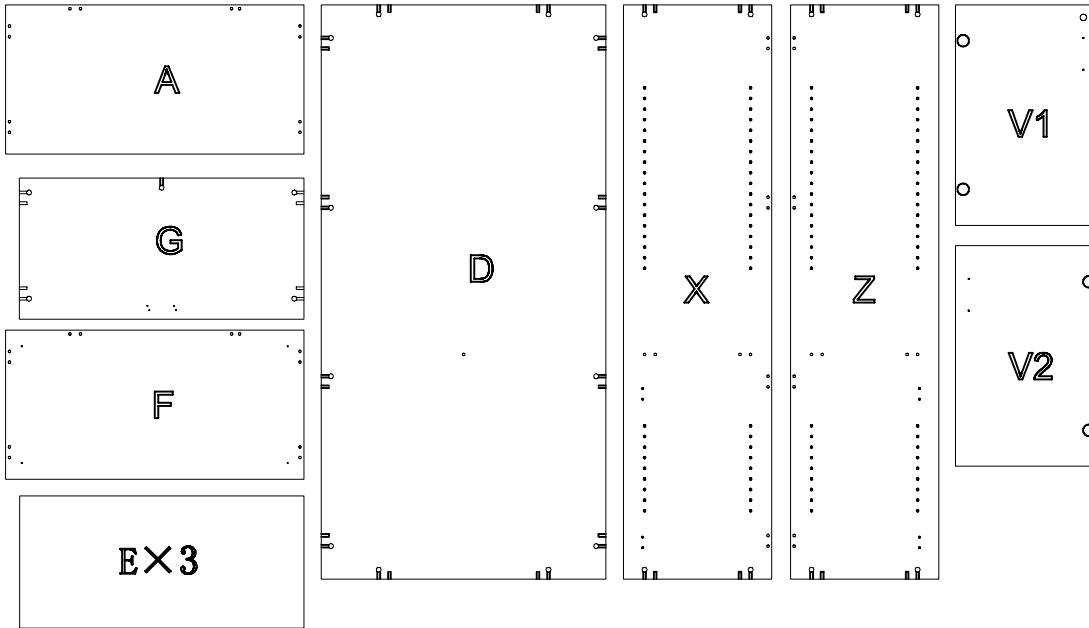

ASSEMBLY INSTRUCTIONS

CSC2HD

rapidline
FURNITURE FOR TODAY
2011-8-25

<p>pin 6x35 1 25PCS</p>	<p>CAM 2 25PCS</p>
<p>Cam Cover 3 25PCS</p>	<p>Bot Minifix 4 12PCS</p>
<p>Hinge&Mount Plate 5 4PCS</p>	<p>T-Handle 6 2PCS</p>
<p>Screw 4x22 7 4PCS</p>	<p>Screw 4x16 8 16PCS</p>
<p>CUSHION 25Hxφ62 9 4PCS</p>	<p>Screw 4x30 10 4PCS</p>
<p>LOCK 11 1PCS</p>	<p>Screw 4x20 12 4PCS</p>
<p>Screw 3.5x13 13 4PCS</p>	<p>LOCK CATCH 14 2PCS</p>

3

4

13 14

6