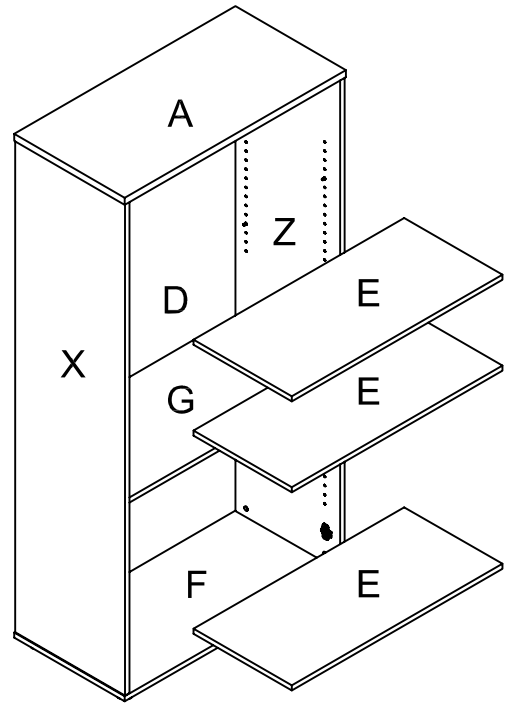

ASSEMBLY INSTRUCTIONS

CSC2HD

rapidline
FURNITURE FOR TODAY
2011-8-25

<p>pin 6x35 1 25PCS</p>	<p>CAM 2 25PCS</p>
<p>Cam Cover 3 25PCS</p>	<p>Bot Minifix 4 12PCS</p>
<p>Hinge&Mount Plate 5 4PCS</p>	<p>T-Handle 6 2PCS</p>
<p>Screw 4x22 7 4PCS</p>	<p>Screw 4x16 8 16PCS</p>
<p>CUSHION 25Hxφ62 9 4PCS</p>	<p>Screw 4x30 10 4PCS</p>
<p>LOCK 11 1PCS</p>	<p>Screw 4x20 12 4PCS</p>
<p>Screw 3.5x13 13 4PCS</p>	<p>LOCK CATCH 14 2PCS</p>

3

4

13 14

6