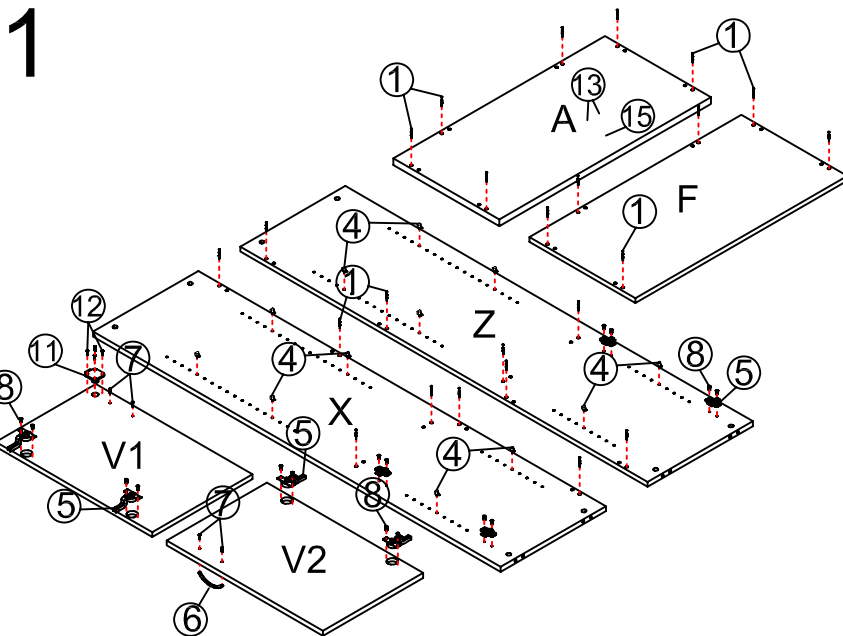

ASSEMBLY INSTRUCTIONS

CSC2HD

rapidline
FURNITURE FOR TODAY
2011-8-25

<p>pin 6x35 1 25PCS</p>	<p>CAM 2 25PCS</p>
<p>Cam Cover 3 25PCS</p>	<p>Bot Minifix 4 12PCS</p>
<p>Hinge&Mount Plate 5 4PCS</p>	<p>T-Handle 6 2PCS</p>
<p>Screw 4x22 7 4PCS</p>	<p>Screw 4x16 8 16PCS</p>
<p>CUSHION 25Hxφ62 9 4PCS</p>	<p>Screw 4x30 10 4PCS</p>
<p>LOCK 11 1PCS</p>	<p>Screw 4x20 12 4PCS</p>
<p>Screw 3.5x13 13 4PCS</p>	<p>LOCK CATCH 14 2PCS</p>