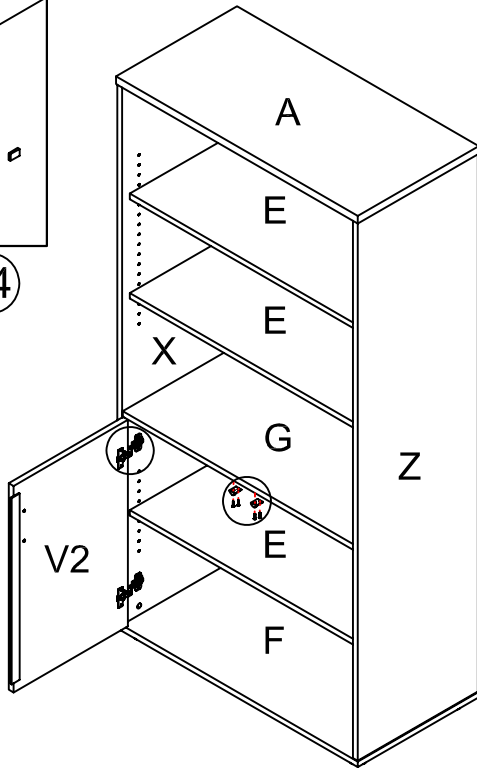

ASSEMBLY INSTRUCTIONS

CSC2HD

rapidline
FURNITURE FOR TODAY
2011-8-25

<p>pin 6x35 1 25PCS</p>	<p>CAM 2 25PCS</p>
<p>Cam Cover 3 25PCS</p>	<p>Bot Minifix 4 12PCS</p>
<p>Hinge&Mount Plate 5 4PCS</p>	<p>T-Handle 6 2PCS</p>
<p>Screw 4x22 7 4PCS</p>	<p>Screw 4x16 8 16PCS</p>
<p>CUSHION 25Hxφ62 9 4PCS</p>	<p>Screw 4x30 10 4PCS</p>
<p>LOCK 11 1PCS</p>	<p>Screw 4x20 12 4PCS</p>
<p>Screw 3.5x13 13 4PCS</p>	<p>LOCK CATCH 14 2PCS</p>

3

4

13 14

6