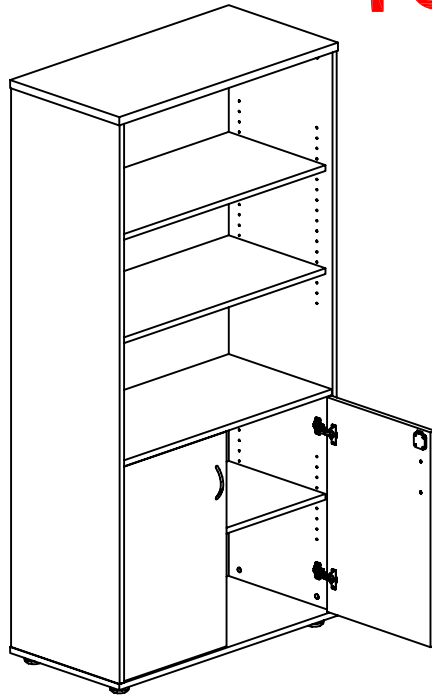

ASSEMBLY INSTRUCTIONS

CSC2HD

rapidline
FURNITURE FOR TODAY
2011-8-25

<p>pin 6x35 1 25PCS</p>	<p>CAM 2 25PCS</p>
<p>Cam Cover 3 25PCS</p>	<p>Bot Minifix 4 12PCS</p>
<p>Hinge&Mount Plate 5 4PCS</p>	<p>T-Handle 6 2PCS</p>
<p>Screw 4x22 7 4PCS</p>	<p>Screw 4x16 8 16PCS</p>
<p>CUSHION 25Hxφ62 9 4PCS</p>	<p>Screw 4x30 10 4PCS</p>
<p>LOCK 11 1PCS</p>	<p>Screw 4x20 12 4PCS</p>
<p>Screw 3.5x13 13 4PCS</p>	<p>LOCK CATCH 14 2PCS</p>